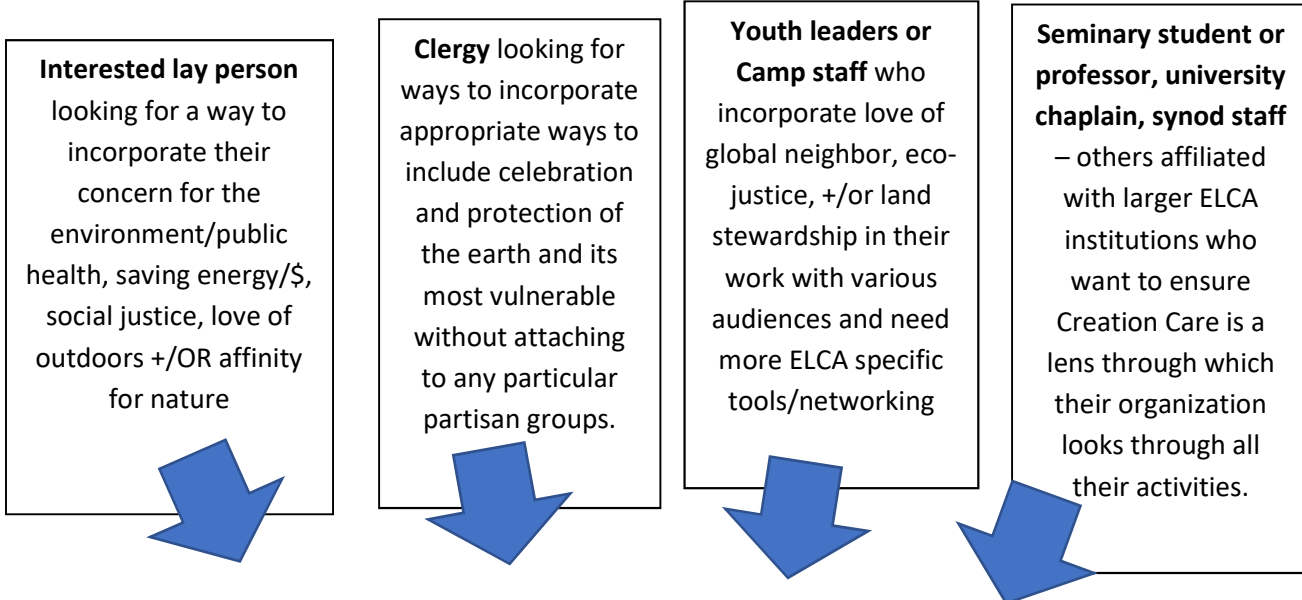

WHAT IS A Green Shepherd? AKA – Lutherans Restoring Creation Synod-Wide Liaison

CONNECT WITH LUTHERANS RESTORING CREATION

via social media, monthly Connections Calls, attend workshops/retreats, local eco-justice organizations