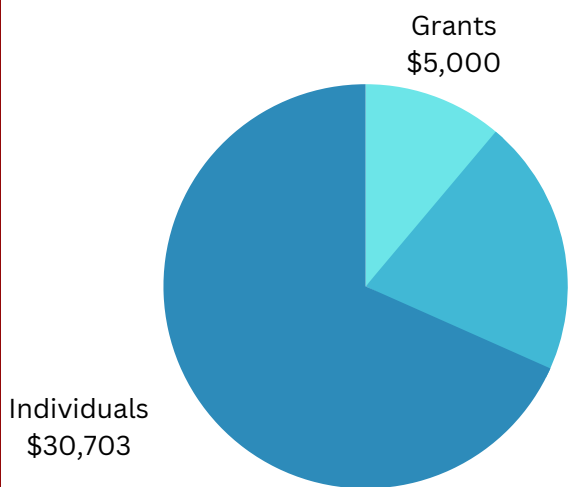

2022 Financials

Total income: $44,922

Total expenses: $38,503

THANK YOU! to our Donors

...you bring LRC's grassroots movement to life!

Congregations and Synods

Advent Lutheran Church, Madison, WI; Ascension Lutheran Church & Foundation, Thousand Oaks, CA; Augustana Lutheran Church, Fergus Falls, MN; Central States Synod, Delaware-Maryland Synod, Episcopal Diocese of Northern Michigan, Faith Lutheran Church, Leavenworth, WA; Grace Lutheran Church, Palo Alto, CA; Immanuel Lutheran Church, Vancouver, WA; King of Kings Lutheran Church, Fairfax, VA; Lutheran Church of the Resurrection, Cincinnati, OH; Resurrection Lutheran Church, Chicago, IL; Southwest California Synod, St. Mark's Evangelical Lutheran Church, Baltimore, MD; Trinity Lutheran Church, Fort Collins, CO

Individuals and Families

William Ahrens, Pat Almonrode, Gary and Jeanie Anderson, Brenda Ashburn, Rev. Scott Bartlett, Priscilla Braak, Rev. M.L. "Skip" Brasher, Lisa Brenskelle, Kenneth and Barbara Buntrock, Susan Callahan, Mark Carlson, Rev. Katherine Chatelaine-Samsen, Thomas Corrigan, The Craven Family, Rick Durance, Hermann Engelhardt, Larry and Laurel Erickson, June Fontaine, Kristin Foster, MB Foster, Jane and James Frankenberger, Kris Grangaard, Dennis Groce, Cindy Gross, Marcia Gustafson, K. M. Haueisen, Rev. Susan Henry, Rev. Steve Herder and Anita Cohen, Henry Huntington, William C. Johnson, Thomas Knoll, Rev. Christyn Koschmann, Sarah Locke, Paul Lund, Nancy Marlin, Deaconess Katrina Martich, Jim and Karen Martin-Schramm, Sheryl Mehrhoff, Gregory Miller, Mary Minette, Rev. Ron and Dr. Cynthia Moe-Lobeda, Rev. Dr. Gabriel Morgan, Keith and Joyce Mundy, Linda Neumann, Rev. Sandi Olson Decker, Dennis Ormseth, Kris Pagenkopf, Jonathan and Jessie Panek, Donna Pellegrin, Larry Rasmussen, Katherine Reiss, Rebecca Reiss, Cynthia Rieck, Ann Roberts, Rev. Dr. Barbara Rossing, Larry and Debbie Ryan, Rev. Dr. Paul and Laurel Santmire, Rebecca Sauer, Rev. Dr. Leah Schade, Brad Schlegel, Rev. Jeff and Theresa Schlesinger, Kristen and Paul Schmidt, Carol Schneider, Rev. Dr. Peg Schultz-Akerson, Kathe Smith, Carol and Paul Soderholm, Rev. Noni Strand, Krehl Stringer, Elizabeth Suttell, Sue Swanson, Mary Evelyn Tucker and John Grim, Nicholas Utphall, Pamela Western, Matthew Wheeler, Rev. Nancy Wright, Sr. Jessica Zimmerle