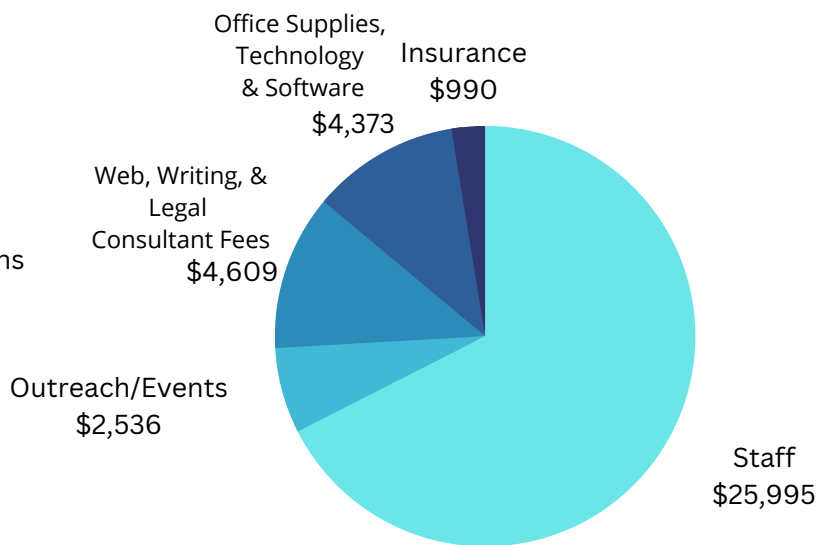

Lutherans Restoring Creation

Cultivating hope and healing for all

2022 In Review

Inspire

Over 16,000 participants used Lutherans Restoring Creation's online **2022 Earth Day Worship service**, which we offered in English, Spanish, and American Sign Language. Throughout the year, we continued equipping clergy to bring a message of creation justice to their congregations. **Over 10,000 visitors** explored LRC's lectionary commentaries and worship samples we curate on our online hub!

2022 Financials

Total income: \$44,922

Total expenses: \$38,503

THANK YOU! to our Donors

...you bring LRC's grassroots movement to life!

Congregations and Synods

Advent Lutheran Church, Madison, WI; Ascension Lutheran Church & Foundation, Thousand Oaks, CA; Augustana Lutheran Church, Fergus Falls, MN; Central States Synod, Delaware-Maryland Synod, Episcopal Diocese of Northern Michigan, Faith Lutheran Church, Leavenworth, WA; Grace Lutheran Church, Palo Alto, CA; Immanuel Lutheran Church, Vancouver, WA; King of Kings Lutheran Church, Fairfax, VA; Lutheran Church of the Resurrection, Cincinnati, OH; Resurrection Lutheran Church, Chicago, IL; Southwest California Synod, St. Mark's Evangelical Lutheran Church, Baltimore, MD; Trinity Lutheran Church, Fort Collins, CO